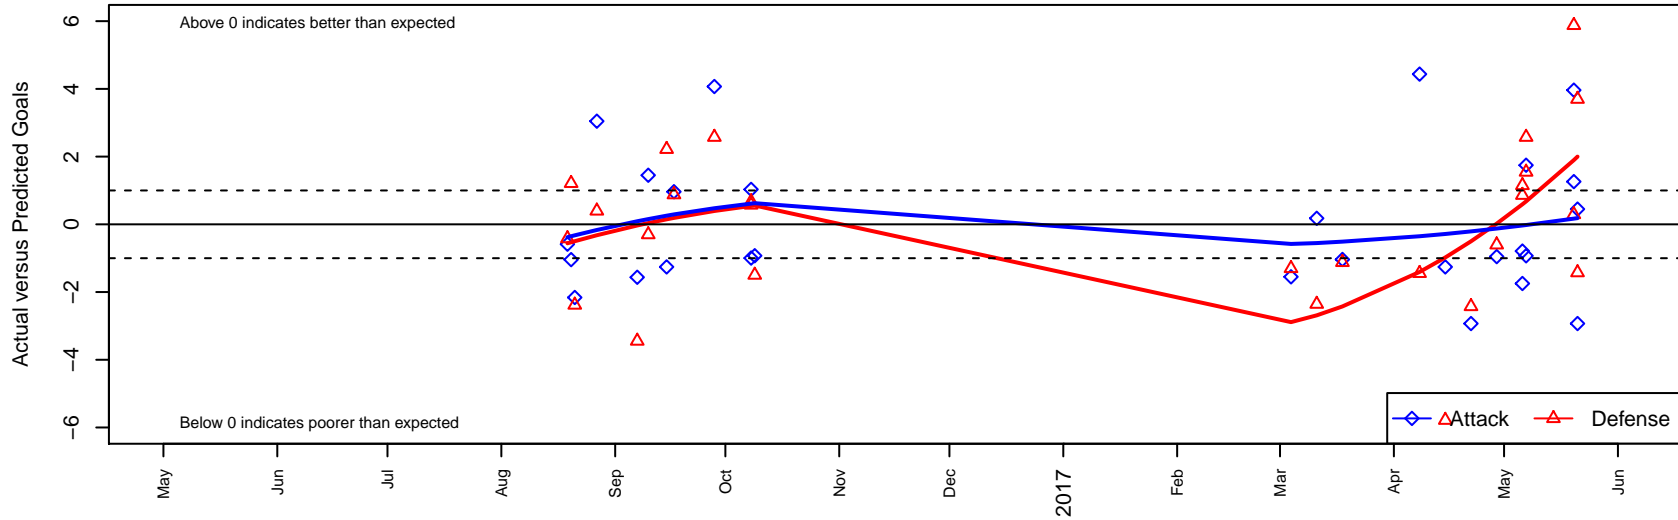

Boise Nationals Timbers Blue B06

Boise Nationals
 Boise, ID
 B06 total strength=696
 attack=1.62 defense=0.3
 fall league = Idaho D3 U11 North U11
 spr league = Spr Idaho D3 U11 North

alt names used:
 BOISE NATIONALS TIMBERS U11 2006 BLUE
 BOISE NATIONALS TIMBERSBOISE NATION/
 BOISE NATIONALS TIMBERS U11 2006 BLUE
 BOISE NATIONALS TIMBERS U11 2006 BLUE
 BOISE NATIONALS TIMBERS 2006 BLUE (ID)

Venues played:
 2016 NWCL 06
 2016 Idaho D3 U11 North U11
 2016 Spr Idaho D3 U11 North
 2016 Canyon Rim Classic U11 B U11
 2016 ID Directors Cup U11B East U11

Boise Nationals Timbers Blue B06
 Dots are actual minus expected GF (blue circles) and GA (red triangles).
 Blue line is smoothed change in attack strength. Red is smoothed change in defense strength.

**attack and defense variance (black dot)
relative to other teams
and top 10 in region**

**attack and defense rating
relative to others at age
and all opponents in last 13 months**

Performance relative to 13 month average