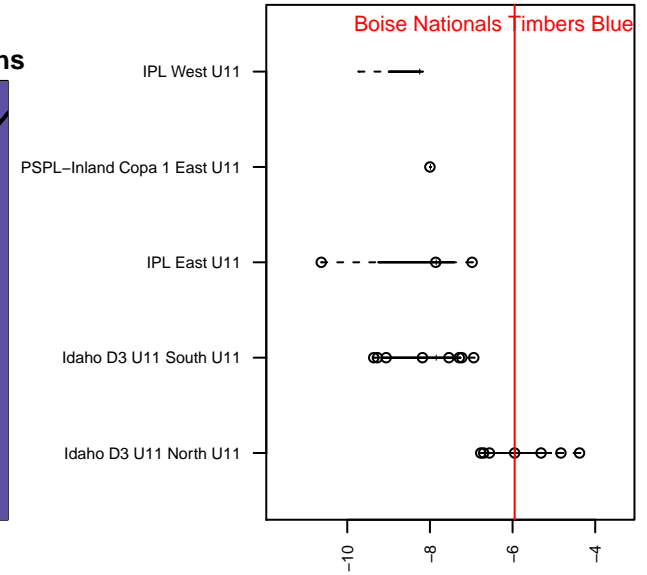

Boise Nationals Timbers Blue B06

Boise Nationals
 Boise, ID
 B06 total strength=696
 attack=1.62 defense=0.3
 fall league = Idaho D3 U11 North U11
 spr league = Spr Idaho D3 U11 North

alt names used:
 BOISE NATIONALS TIMBERS U11 2006 BLUE
 BOISE NATIONALS TIMBERSBOISE NATION/
 BOISE NATIONALS TIMBERS U11 2006 BLUE
 BOISE NATIONALS TIMBERS U11 2006 BLUE
 BOISE NATIONALS TIMBERS 2006 BLUE (ID)

Venues played:
 2016 NWCL 06
 2016 Idaho D3 U11 North U11
 2016 Spr Idaho D3 U11 North
 2016 Canyon Rim Classic U11 B U11
 2016 ID Directors Cup U11B East U11

Boise Nationals Timbers Blue B06
 Dots are actual minus expected GF (blue circles) and GA (red triangles).
 Blue line is smoothed change in attack strength. Red is smoothed change in defense strength.

**attack and defense variance (black dot)
relative to other teams
and top 10 in region**

**attack and defense rating
relative to others at age
and all opponents in last 13 months**

Performance relative to 13 month average